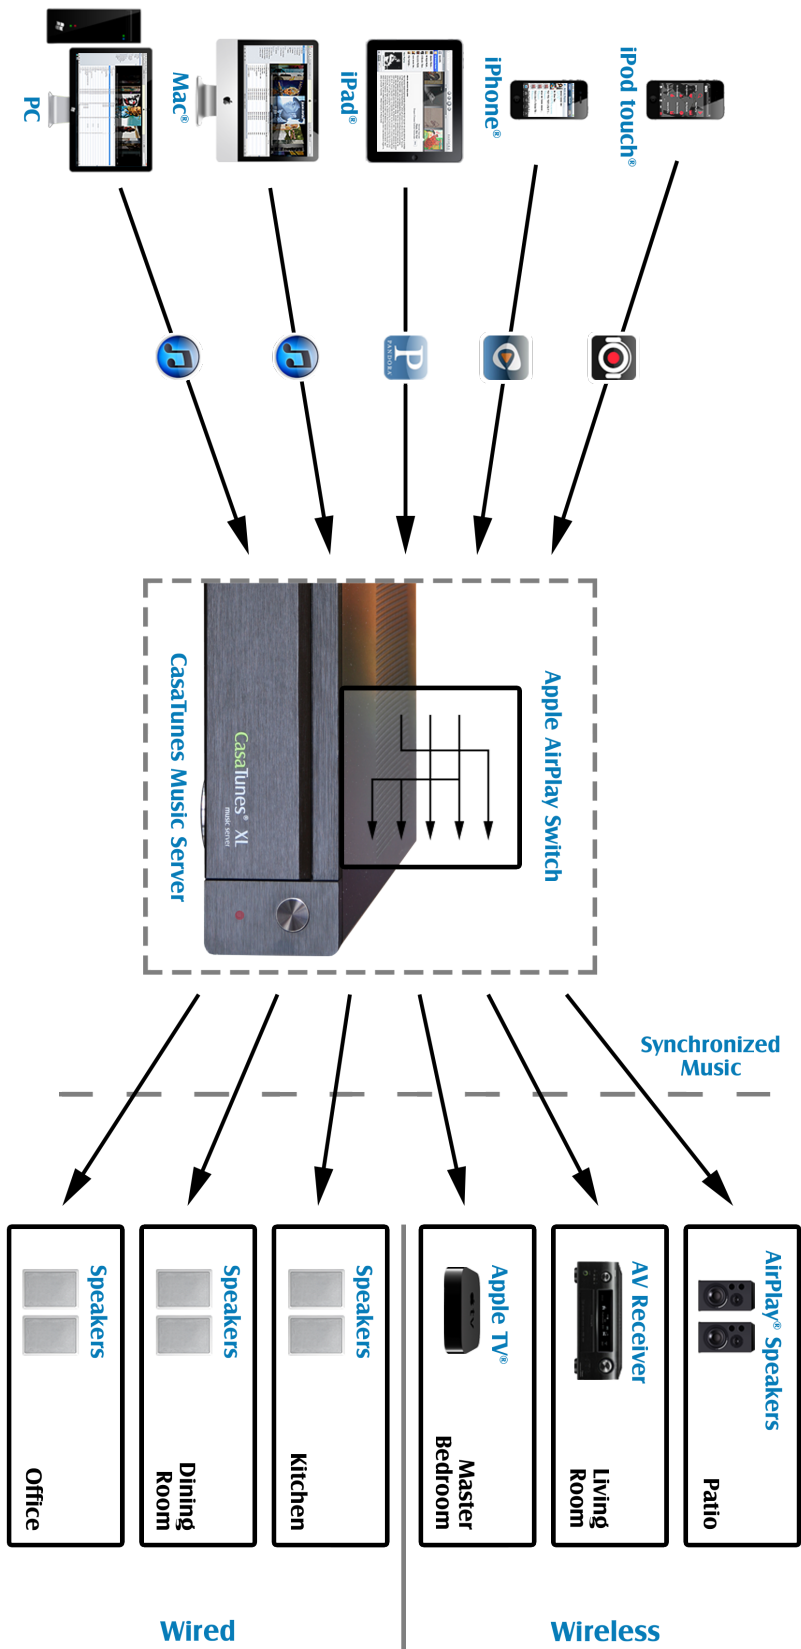

CasaTunes Air - block diagram